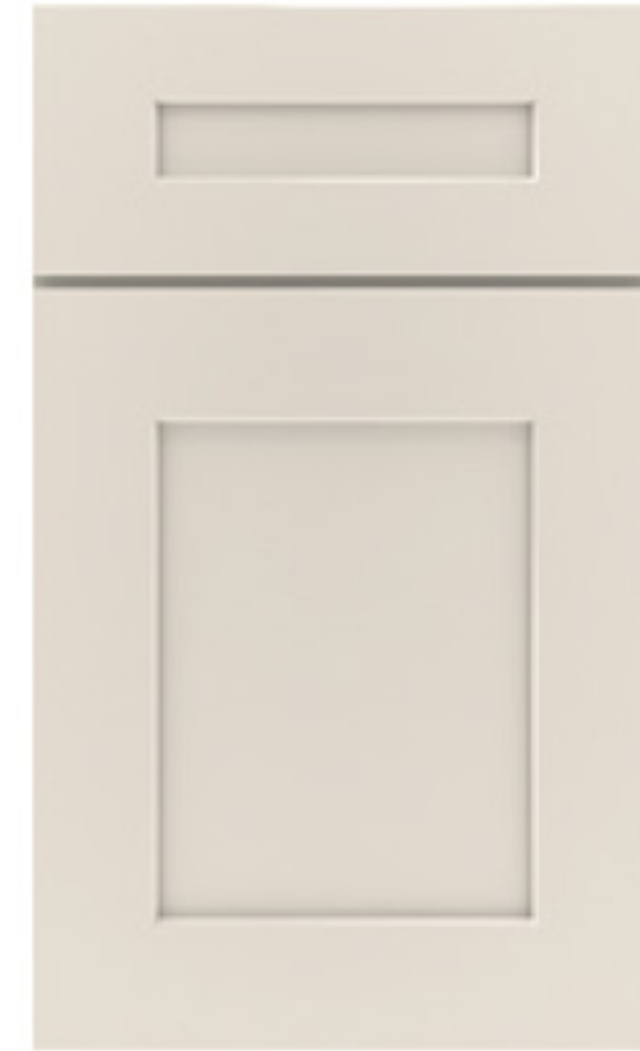

Bathroom Vanity and
Kitchen Surround